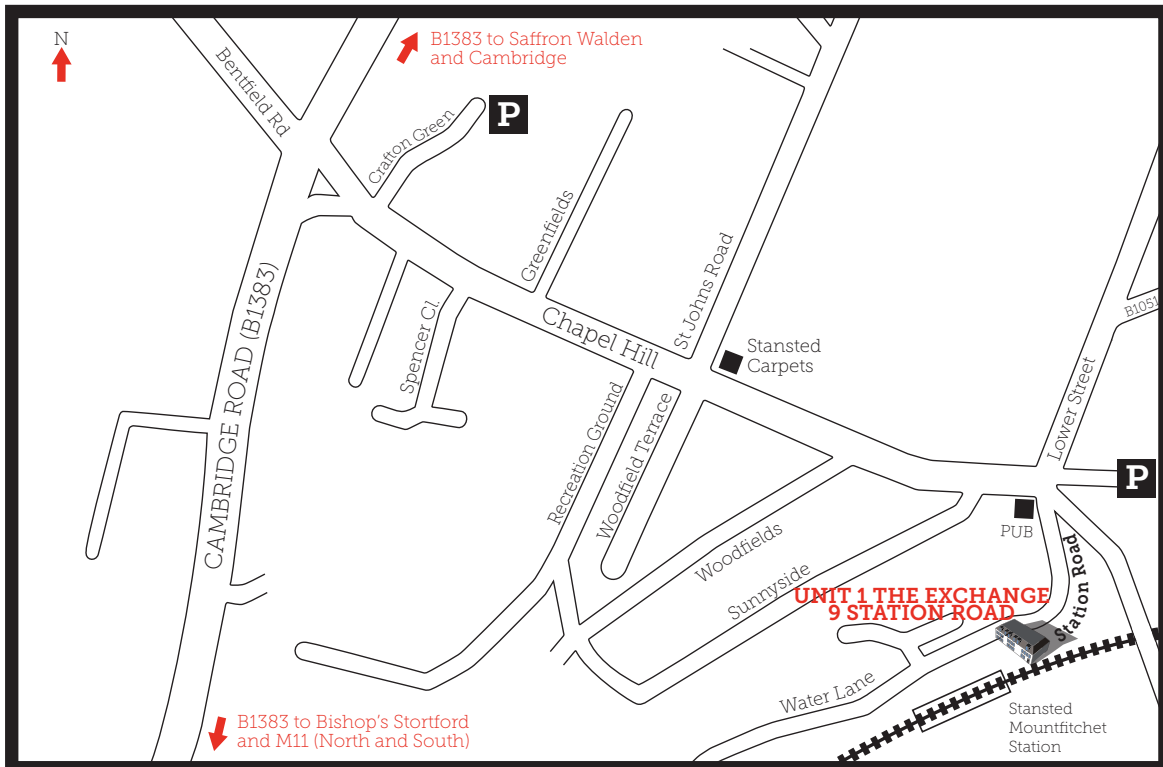

How to find us.

Unit 1, The Exchange is situated right next door to the Stansted Railway Station and trains run regularly from London Liverpool Street, Cambridge and Beyond.