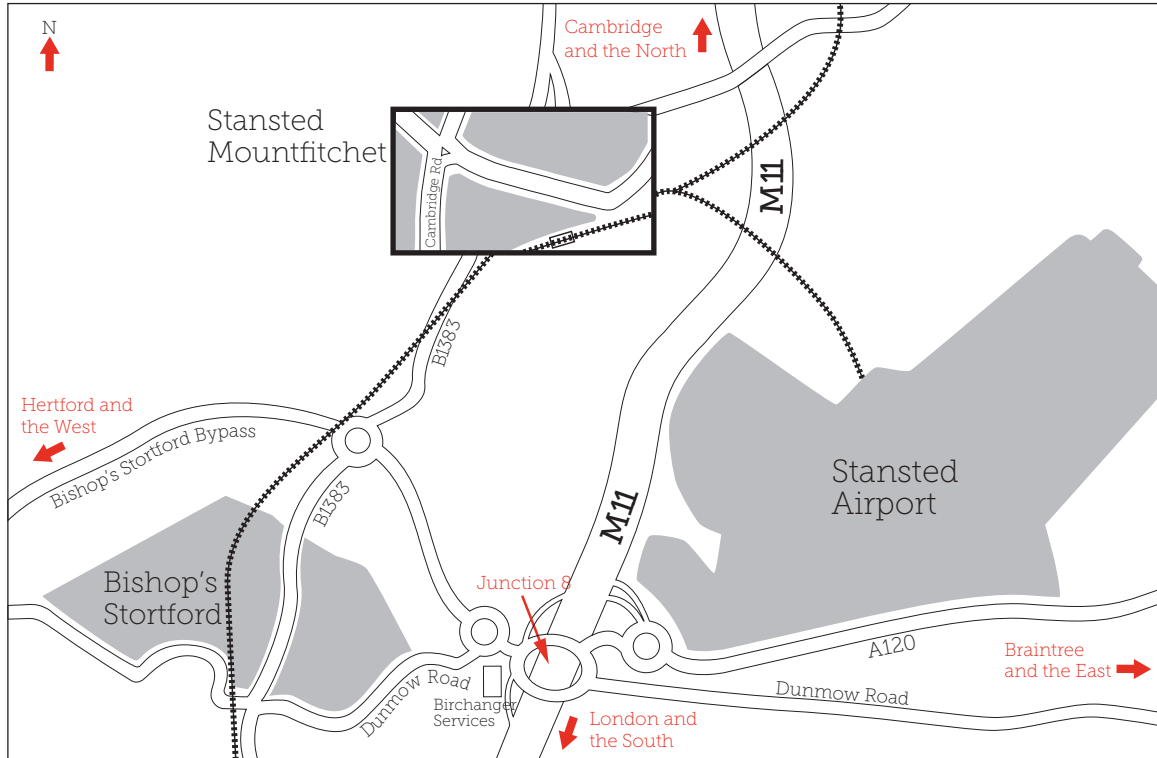

How to find us.

Unit 1, The Exchange is situated right next door to the Stansted Railway Station and trains run regularly from London Liverpool Street, Cambridge and Beyond.