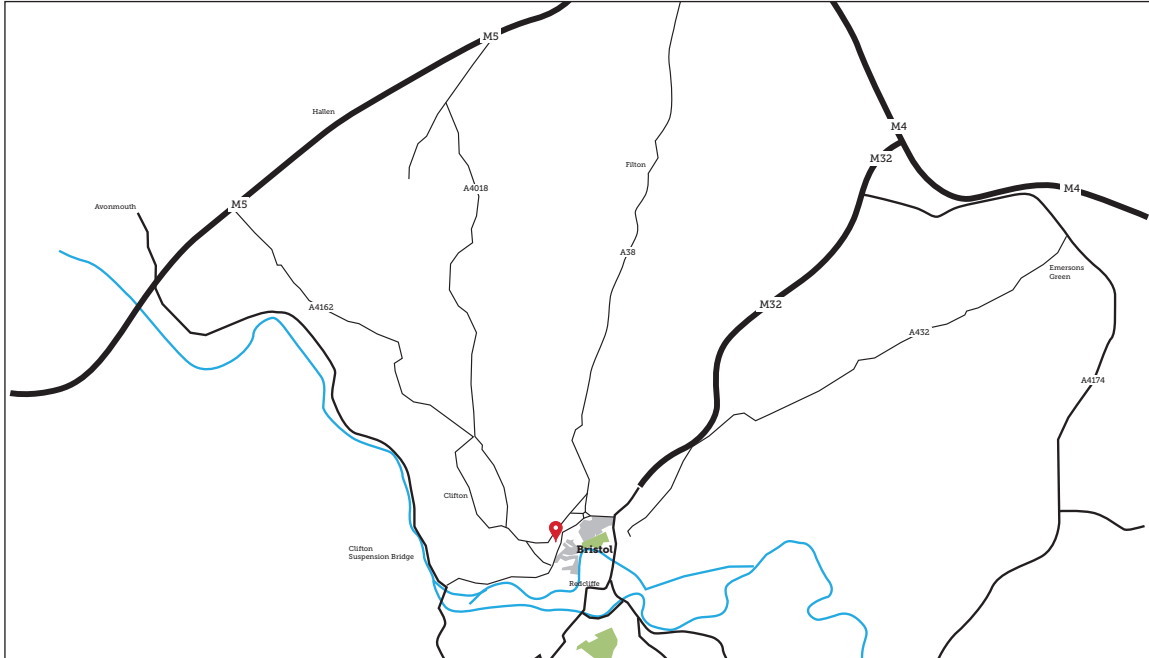

## How to find us.

Secure bicycle parking facilities are available at this office. We are located close to many bus stops, servicing the whole of the Bristol area. The office is situated within approximately 5 minutes from all city centre bus stops and the bus stops serving all of Bristol's park and ride services.

[www.firstgroup.com](http://www.firstgroup.com)

Bristol Bus Station, located on Marlborough Street, is a 10 minute walk away.

[www.nationalexpress.com](http://www.nationalexpress.com)

Bristol Temple Meads is the nearest train station, about 20 minutes walk or nos. 8 and 9 buses are frequent to the city centre.