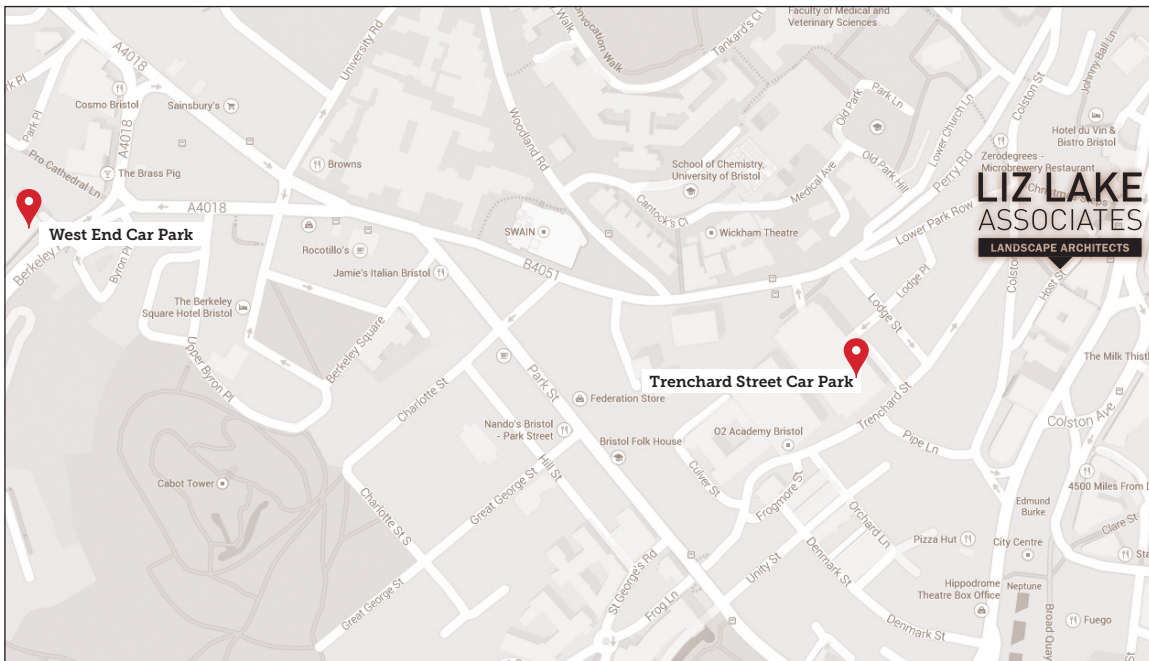

## How to find us.

Secure bicycle parking facilities are available at this office. We are located close to many bus stops, servicing the whole of the Bristol area. The office is situated within approximately 5 minutes from all city centre bus stops and the bus stops serving all of Bristol's park and ride services.

[www.firstgroup.com](http://www.firstgroup.com)

Bristol Bus Station, located on Marlborough Street, is a 10 minute walk away.

[www.nationalexpress.com](http://www.nationalexpress.com)

Bristol Temple Meads is the nearest train station, about 20 minutes walk or nos. 8 and 9 buses are frequent to the city centre.